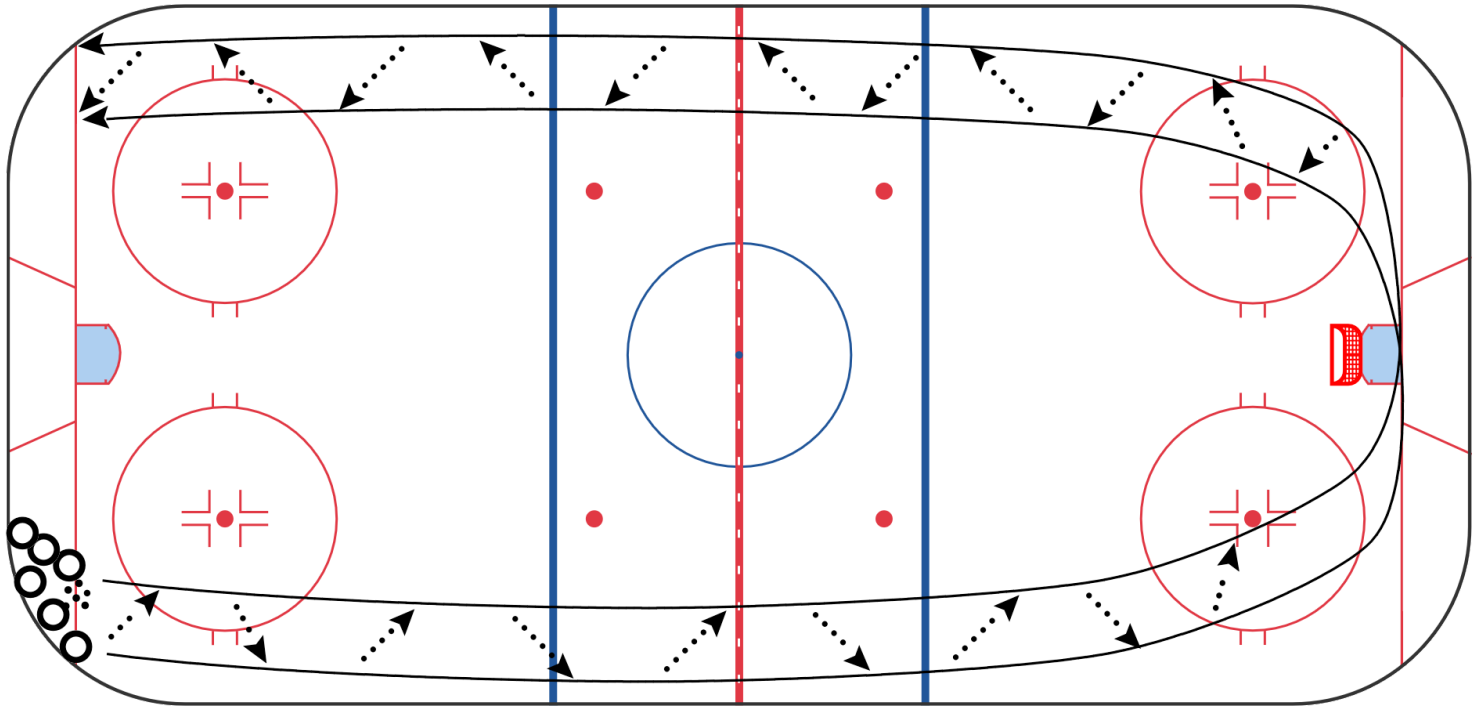

Synchronized Passing - Full-Ice

Description

- Players skate route as shown, giving and receiving passes in stride
- Criss cross at far end, so you're on your backhand one way and forehand the other way