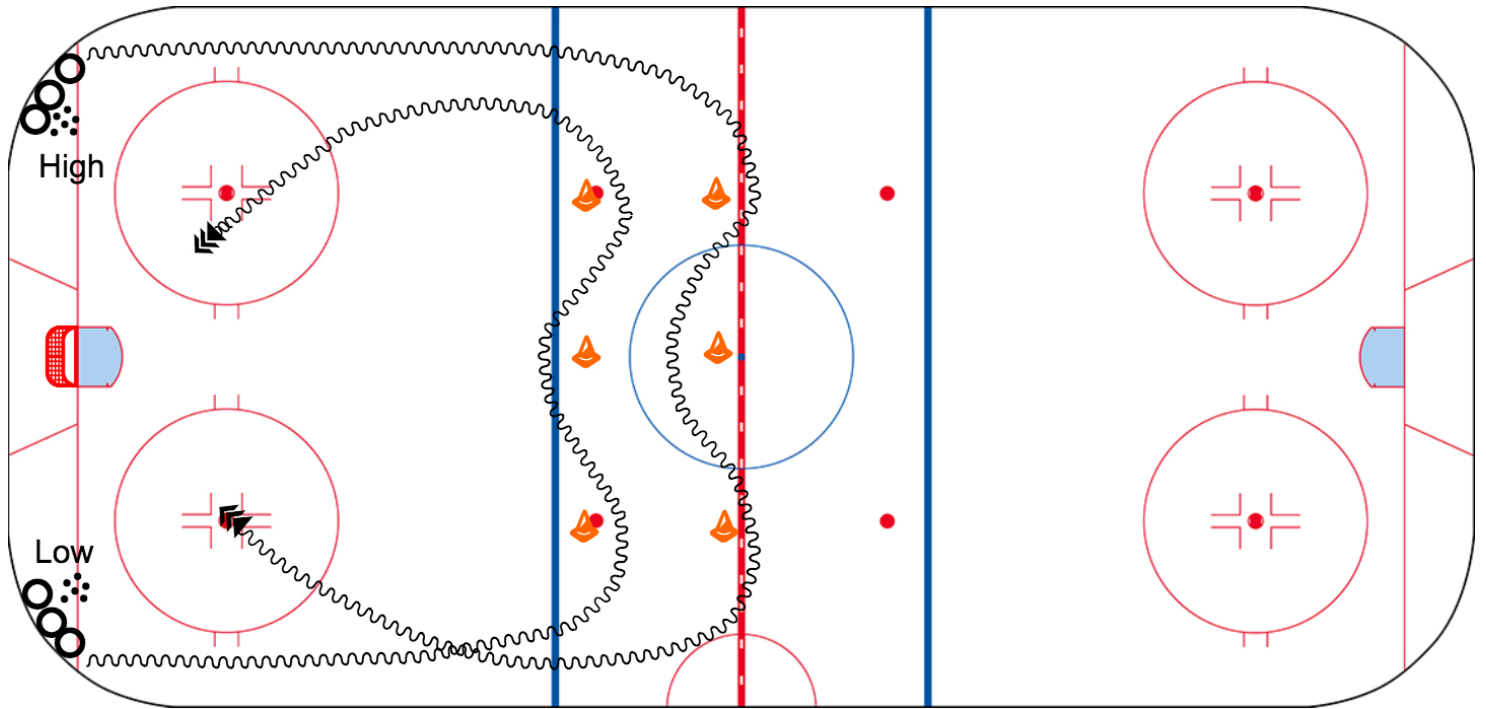

# Half-Ice High-Low Shooting

## Description

- Players line up as shown
- On whistle, "high" line goes to the far cones, "low" line goes to the near cones
- Skate through the route full speed, then shoot in stride
- Switch lines