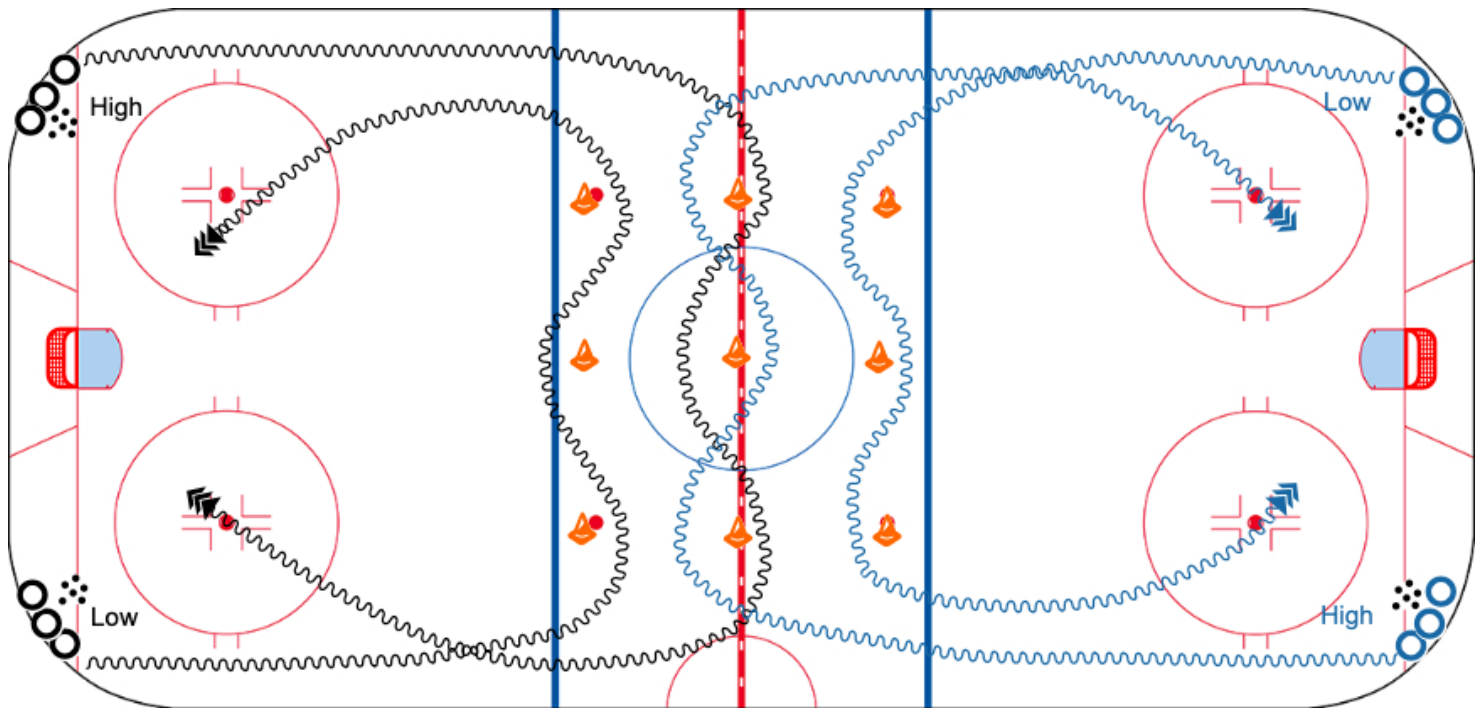

Full-Ice High-Low Shooting

Description

- Players line up as shown
- On whistle, "high" line goes to the far cones, "low" line goes to the near cones
- Skate through the route full speed, then shoot in stride
- Switch lines