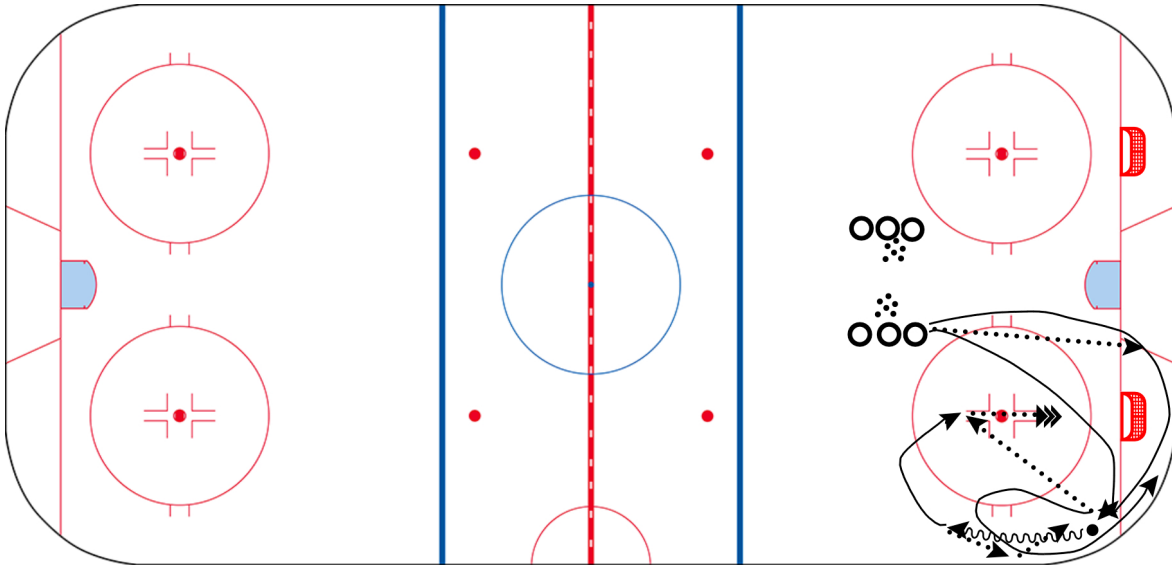

# Quarter Ice - Perpetual Cycle

**Drill Name :** Quarter Ice - Perpetual Cycle from <https://weisstechhockey.com>

---

## Description :

1. P1 dumps puck in to corner from line and swings in to pick it up
2. P2 follows up and receives the cycle
3. Cycle give and go with a shot
4. P3 dumps puck in on the other side of the net
5. P2 loops back into the zone and cycles the other way
6. P3 follows up, receives the cycle, and passes out front to P2
7. Drill repeats