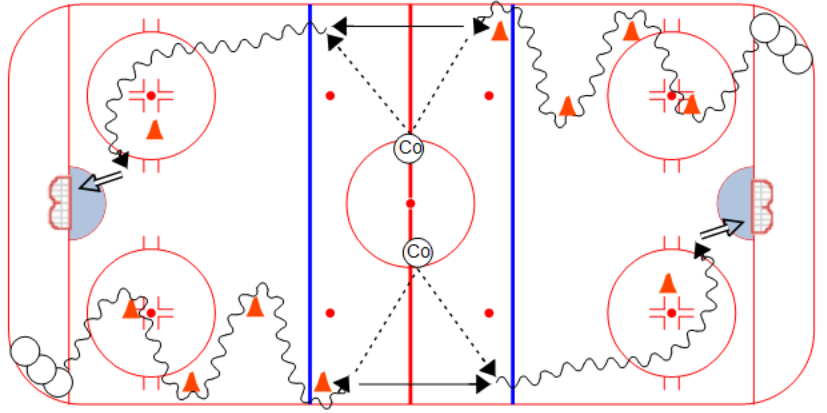

Title : Power Turn Give & Go

Category #1 : Skating Skills and puck

Category #2 : Skills Puck Control

Description

- 1. Power turn through the cones
- 2. Give & Go with Coach
- 3. Drive Wide, and Attack the Net