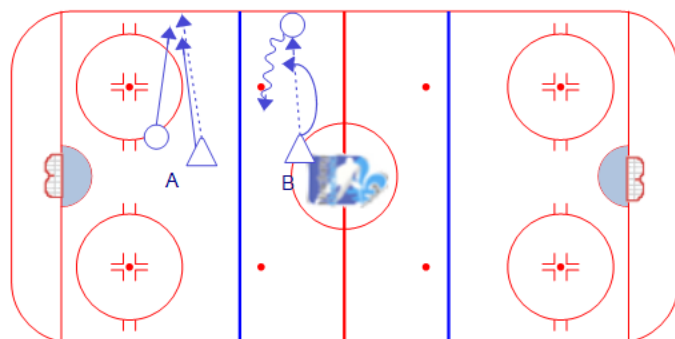

Title 01- Pressure on Carrier

Type Individual Defensive Tactic

Role(s)

Forechecker

Description

Form groups of two around the rink. In each group, there is one forward (carrier) and one defense (forechecker). The forechecker tries to prevent the carrier to move toward the center: A) the forward does not control the puck (chase situation), then, B) the carrier fully controls the puck. Reverse the roles for each sequence.

Key points

Rule 1: - Pressure or restrain; move quickly toward the opponent if he is not in control of the puck (pressure); - move more slowly toward the opponent if he is in perfect control of the puck (restrain); - knees bent.