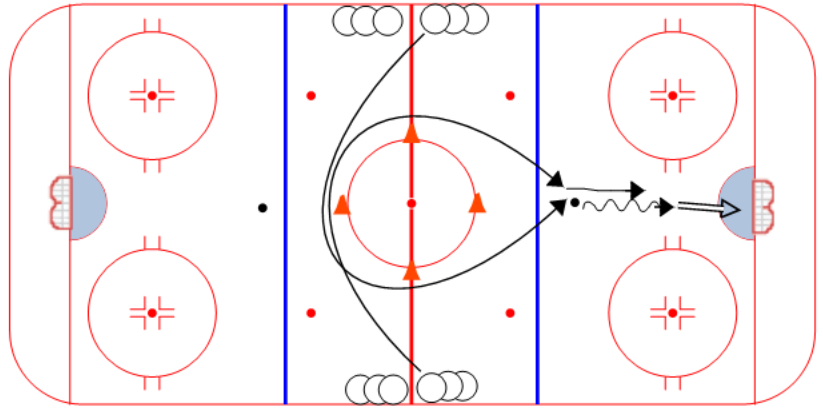

Title : Czech Race

Category #1 : Backchecking

Category #2 : Shooting

Description

1. Players line up on red lines
2. On the whistle, two players across from each other race to the puck
3. The player who gets to the puck first shoots, other player backchecks
4. On the next whistle the other two players go the other way