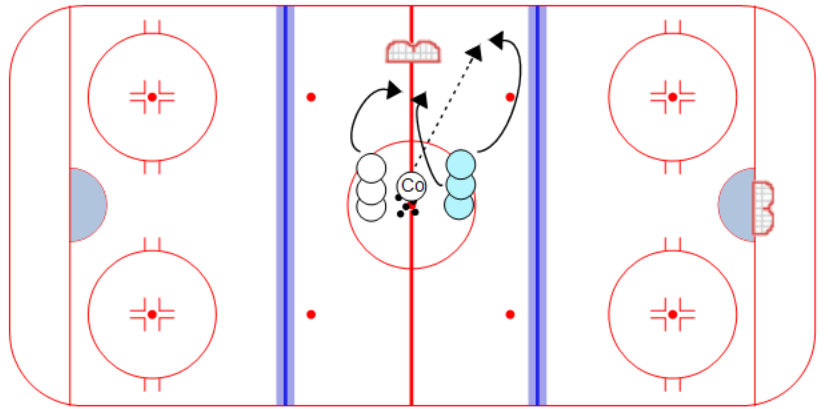

Title : Center Pass (Mites)

Category #1 : Passing

Category #2 : Shooting

Description

1. Coach dumps the puck into the corner
2. First player in white line goes and gets it
3. Next player in line goes to the front of the net
4. Pass out from the corner, shot on goal

Key points :

Title : Center Pass (Mites) (seq 2)

Category #1 : Passing

Category #2 : Shooting

Description

1. Coach dumps the puck into the corner
2. First player in white line goes and gets it
3. One white and one blue drive the net, white trying to get open, blue trying to defend by lifting the white's stick
4. Player from the corner can either pass out front, or shoot