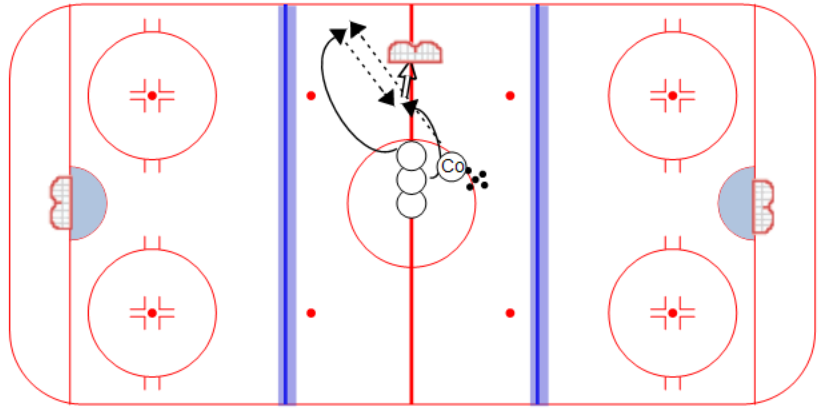

Title : Center Pass (Mites)

Category #1 : Passing

Category #2 : Shooting

Description

1. Coach dumps the puck into the corner
2. First player in white line goes and gets it
3. Next player in line goes to the front of the net
4. Pass out from the corner, shot on goal

Key points :

Title : Center Pass (Mites) (seq 2)

Category #1 : Passing

Category #2 : Shooting

Description

1. Coach dumps the puck into the corner
2. First player in white line goes and gets it
3. One white and one blue drive the net, white trying to get open, blue trying to defend by lifting the white's stick
4. Player from the corner can either pass out front, or shoot