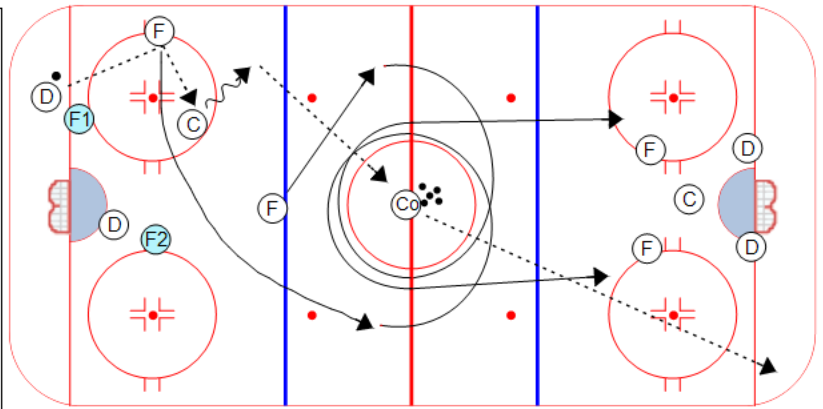

Title : MacDonald Forecheck

Category #1 : Team Systems

Category #2 : Forecheck

Description

1. On whistle, forecheckers take a lap around the center circle
2. As the forecheckers finish their lap, coach dumps the puck in
3. Forecheckers attack, 5-man unit breaks out

Key points :

Title : MacDonald Forecheck (seq

Category #1 : Team Systems

Category #2 : Forecheck

Description

4. After the breakout occurs, puck is passed back to the coach
5. 2 of the 3 forwards peel out to take a lap around the middle circle, becoming the new forecheckers (forwards must communicate who goes!)
6. As forecheckers finish the turn, coach dumps the puck in for a breakout from the far end
7. New 5-man unit moves into the end that just broke out