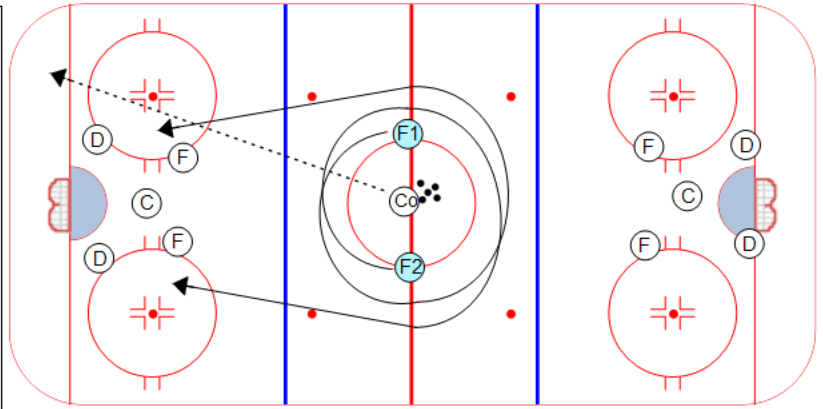

Title : MacDonald Forecheck

Category #1 : Team Systems

Category #2 : Forecheck

Description

1. On whistle, forecheckers take a lap around the center circle
2. As the forecheckers finish their lap, coach dumps the puck in
3. Forecheckers attack, 5-man unit breaks out

Key points :

Title : MacDonald Forecheck (seq

Category #1 : Team Systems

Category #2 : Forecheck

Description

4. After the breakout occurs, puck is passed back to the coach
5. 2 of the 3 forwards peel out to take a lap around the middle circle, becoming the new forecheckers (forwards must communicate who goes!)
6. As forecheckers finish the turn, coach dumps the puck in for a breakout from the far end
7. New 5-man unit moves into the end that just broke out