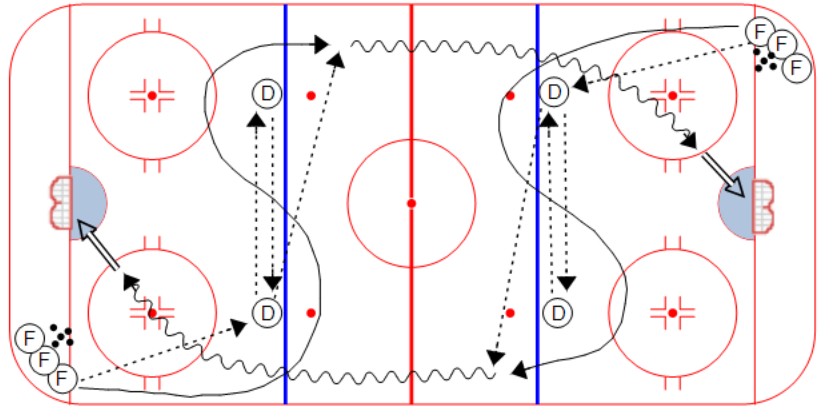

Title : S-warm up

Category #1 : Passing

Category #2 : Accuracy

Description

1. Forwards line up in the corner, two defensemen on each blue line
2. On whistle, first forward in each line passes out to the near defenseman
3. Defensemen execute D to D passes while forward skates the "S"
4. Cross-ice pass to the forward, who attacks 1 on 0

Key points :

--	--	--	--