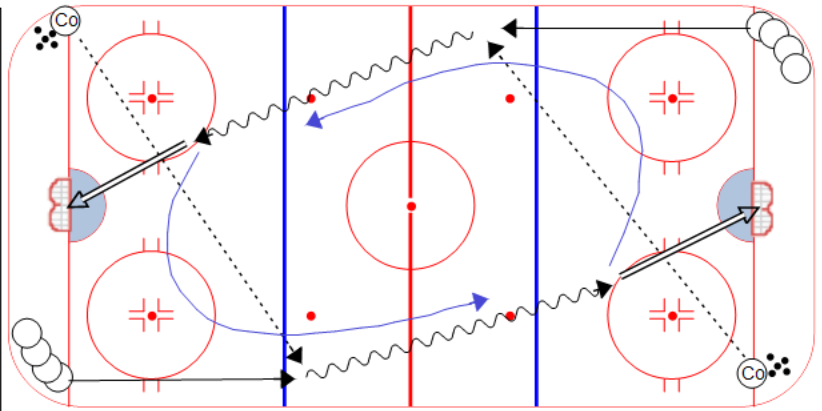

Title : Perpetual Backcheck

Category #1 : Backchecking

Category #2 : Shooting

Description

1. First player in each line leaves and receives a pass from the coach.
2. Each player skates full speed down the ice and takes a shot.
3. Next player in line can't leave until the shot has been taken.
4. After the shot, the shooter will peel off and backcheck the next player in line.
5. Drill continues perpetually.

www.WeissTechHockey.com

Key points :

Shoot in Stride

Full-ice Conditioning