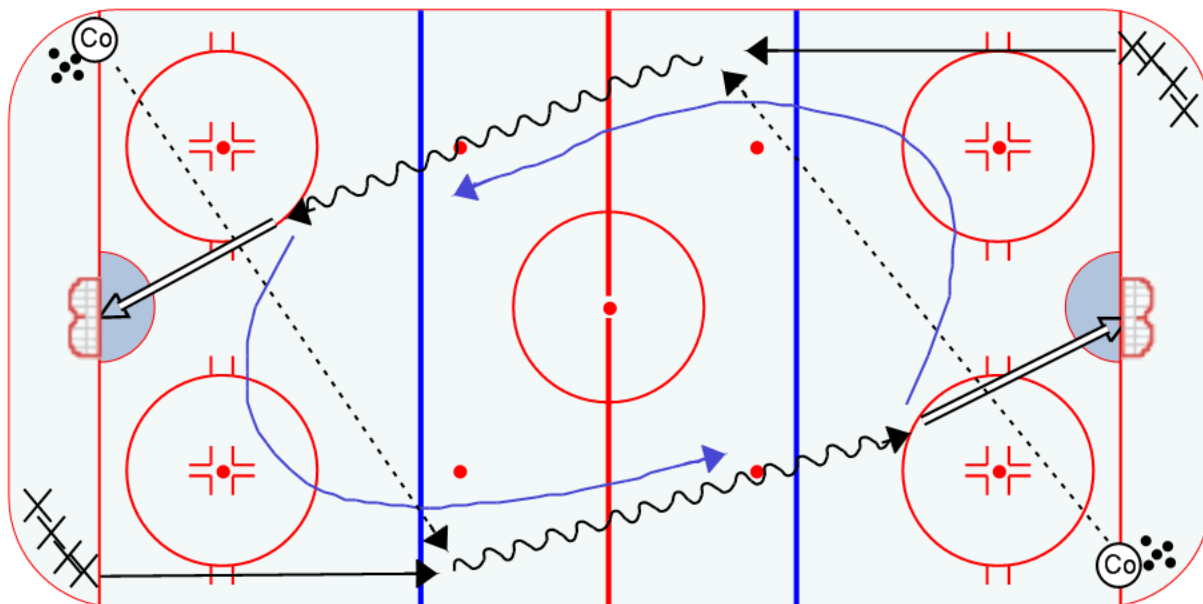

Title : Perpetual Backcheck

Category #1 : Backchecking

Category #2 : Shooting

Content elements:

Components :

Key Points :

Shoot in Stride

Full-ice Conditioning

### Description

First player in each line leaves and receives a pass from the coach. Each player skates full speed down the ice and takes a shot. Next player in line can't leave until the shot has been taken. After the shot, the shooter will peel off and backcheck the next player in line. Drill continues perpetually.