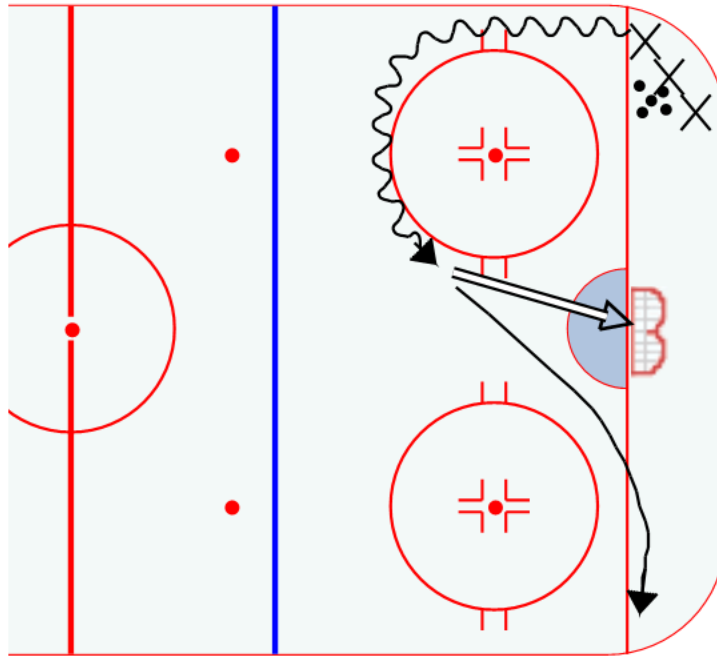

Title : Snake Drill

Category #1 : Shooting

Category #2 : Skating

Content elements:

Components :

Key Points :

Attack Seam

Shoot in Stride

Mohawk on Backhand

Description

1. Players start in corner with pucks
2. On whistle, player skates around the top of the circle with speed, and shoots with feet moving
3. Shoot in stride on forehand, use the Inside Mohawk on backhand