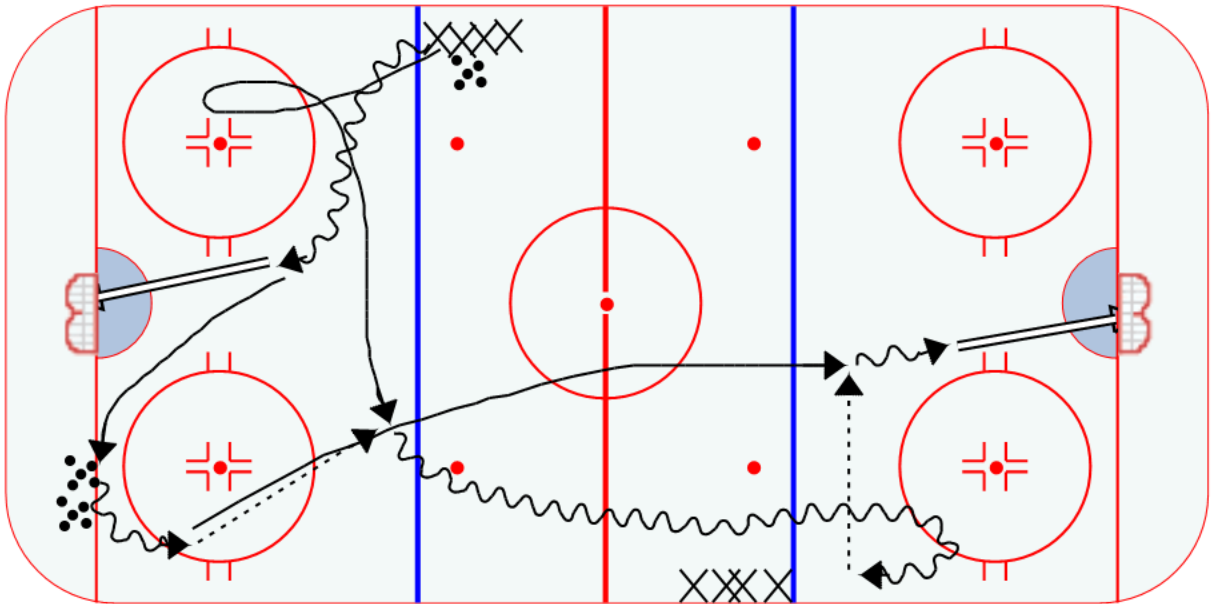

**Title :** Timed Delay

**Category #1 :**

**Category #2 :**

**Content elements:** \_\_\_\_\_

**Components :** \_\_\_\_\_

**Key Points :**

<input type="text"/>	<input type="text"/>	<input type="text"/>	<input type="text"/>
----------------------	----------------------	----------------------	----------------------

### Description

Run from both sides of the ice at the same time.

1. First player in line walks in and shoots, then picks up a puck from the corner.
2. Second player in line times it, then explodes as first player is ready to make the pass.
3. After receiving the pass, second player drives wide, then delays with a misdirection toward the boards.
4. First player times it to cross the blue line as the second player is coming out of his misdirection.
5. First player picks up the pass and shoots.