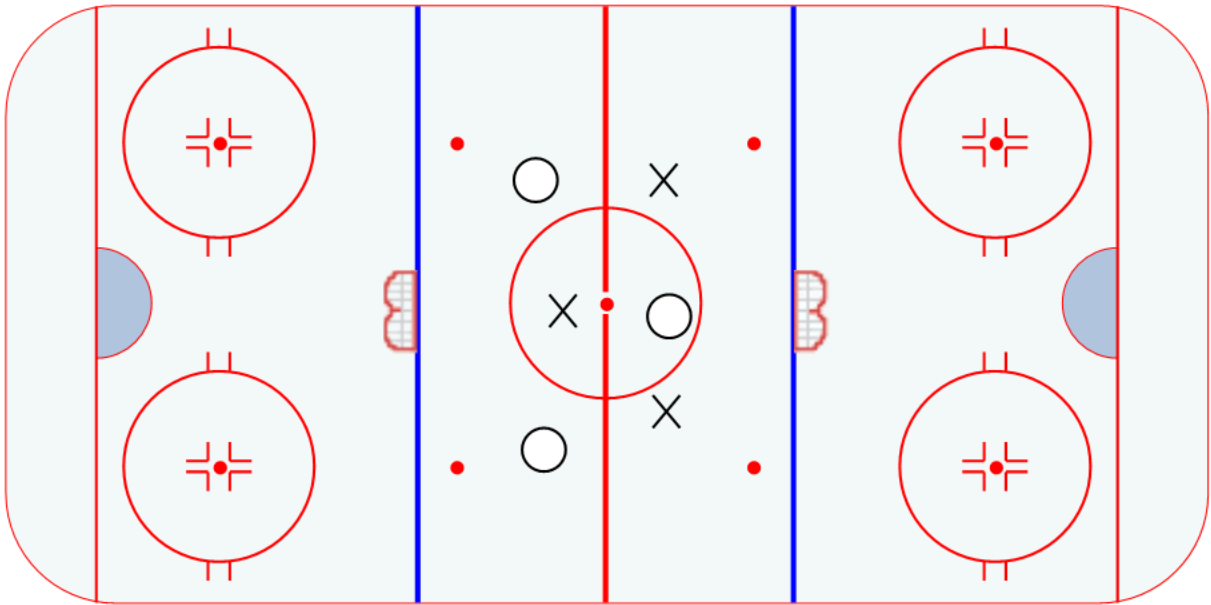

Title : Triangle 1-Timer

Category #1 : Small Area Games

Category #2 : Confined Space Game

Content elements:

Components :

Key Points :

Description

Players are confined within the lines of their areas. Focus on quick puck movement. One-touch passes and One-timers.