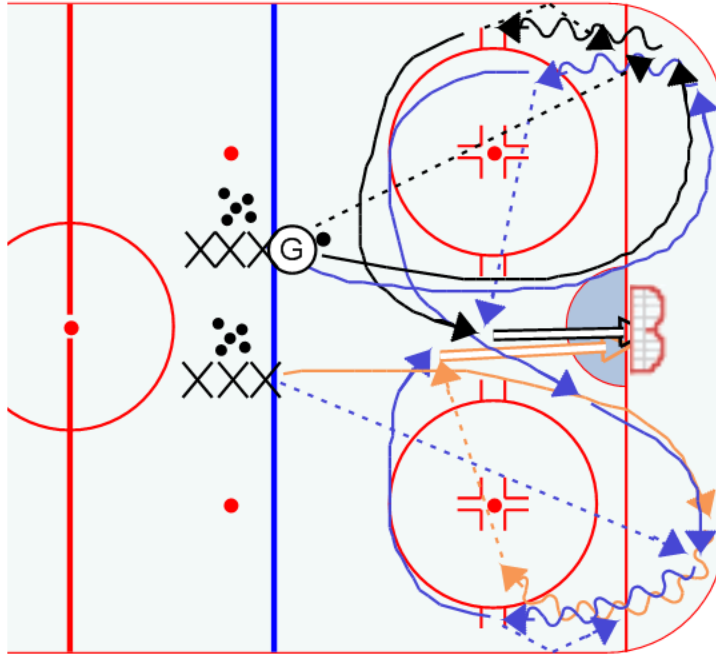

Title : Perpetual Cycle

Category #1 :

Category #2 :

Content elements:

Components :

Key Points :

Description

"Ghost Man" dumps a puck in - then goes into corner and picks up the puck, and cycles it back. A second player follows him in to pick up the cycle. After cycling it back the first player cuts across the top of the circle and drives the net - second player passes out for a one-time shot.

After the pass is made, the first player from the other line dumps it in his corner. The player who just made the pass continues up around the top of the circle, then drives into the corner to pick up the dump. He cycles back, and the player who dumped it in supports to pick up the cycle. Same thing happens again. Drill continues perpetually.